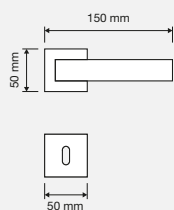

ONLY MADE IN ITALY

CR cromo lucido  
*polished chrome*

CS cromo satinato  
*satin chrome*

OL ottone lucido verniciato  
*polished brass*

PV titanio  
*titanium*

COD. 1300 RB 019

COD. 1300 SK